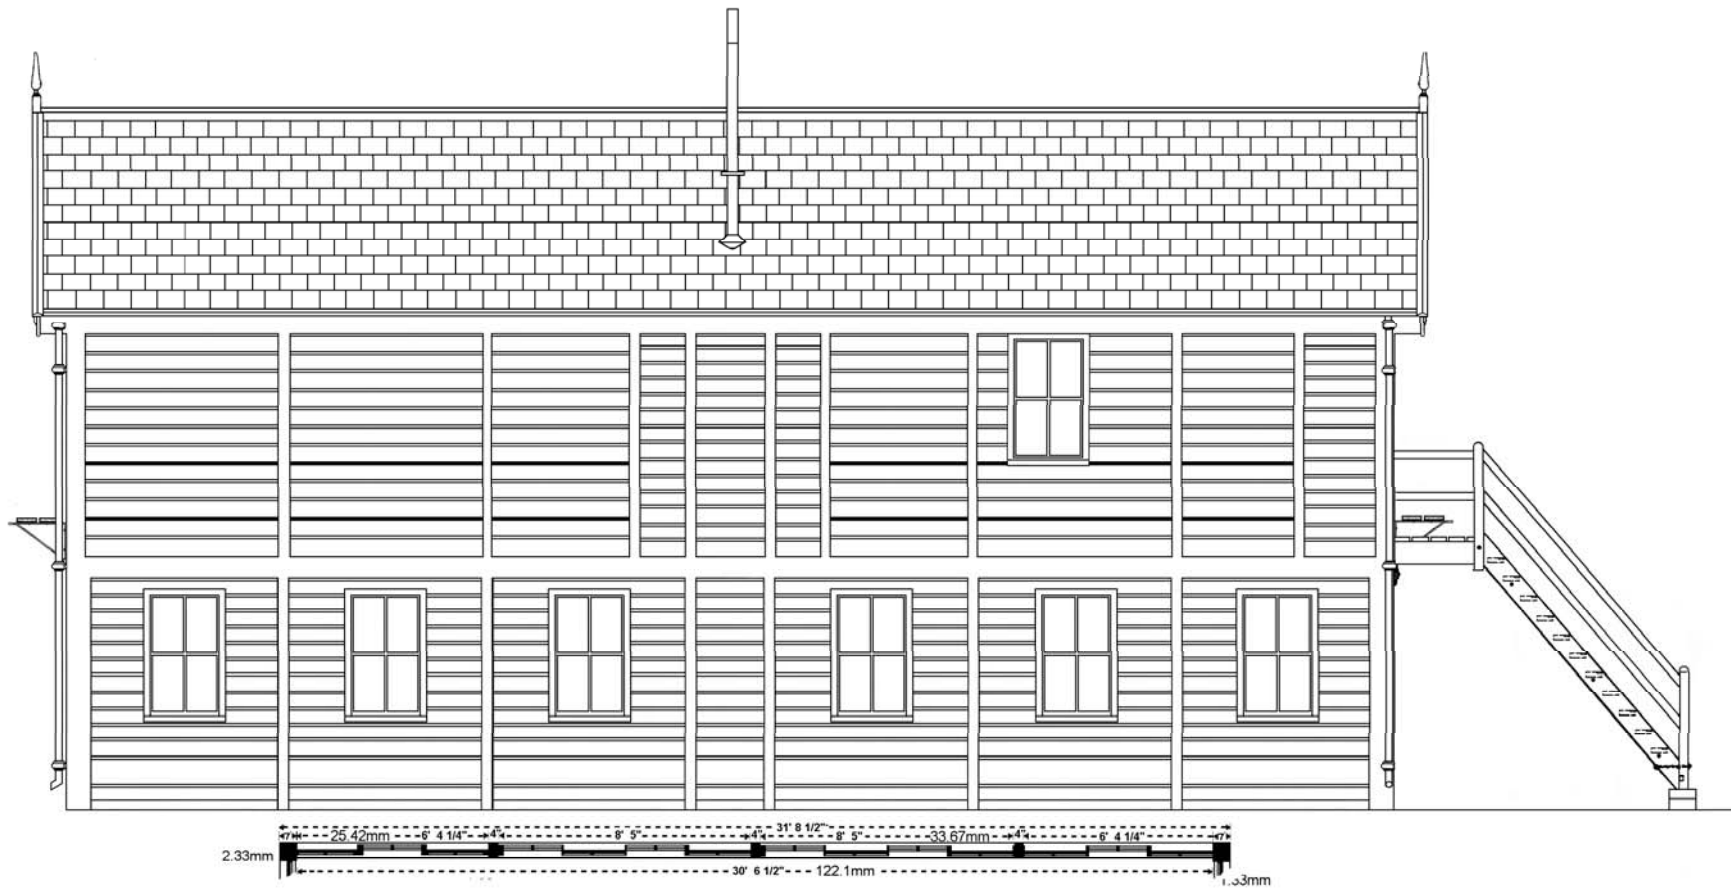

# Hall Royd Junction signal cabin c. 1955

copyright JK Wallace c. 2017

copyright JK Wallace c. 2017

copyright JK Wallace c. 2017